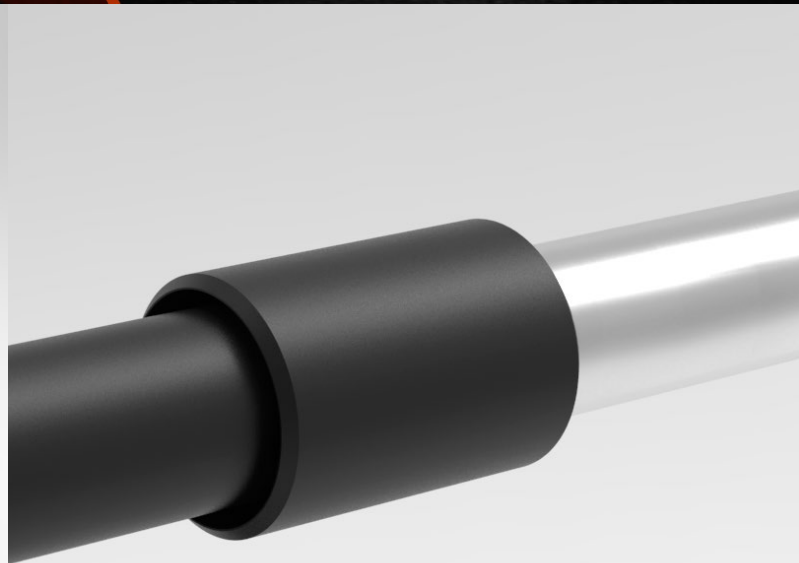

# SymLine<sup>®</sup>

Chemical Waste Systems

SymLine<sup>®</sup> is a brand of

The SymLine<sup>®</sup> innovation:

**THE TELESCOPE SYSTEM - FOR SAFETY CABINETS  
WITH EXTENDIBLE ELEMENTS.**

**THE RIGHT STRATEGY  
FOR LIQUID WASTE.**

The SymLine® innovation:  
**THE TELESCOPE SYSTEM - FOR SAFETY CABINETS  
WITH EXTENDIBLE ELEMENTS.**

Flexible tubes have to cover a distance of e.g. 40 cm in use with extendible collecting trays. Depending on the installation, the tubes can be jammed or sagged. Liquids can accidentally be accumulated instead flowing off straightly into the collecting containers. **The SymLine® Telescope System is a new, unique arrangement which guarantees a defined decline for waste liquids into the collecting containers.**

- » Fixed position and a defined decline.
- » Improved usability and a well arranged safety cabinet.
- » Fast and safe transfer of liquid waste into the collecting containers.

Material  
Electrostatic conductive PE-HD

Fig.	Part No.	Description
A	106 543	<b>Telescope System V600R:</b> 1x Cabinet feed-through with 90° angle, one-sided, Material: PE-HD-ec 1x Tube 300 mm with screwing, Material: PTFE-ec 1x Telescope Pipe System, Material: PE-HD-ec + Stainless steel 1,4571 1x Flexible tube 420 mm, Material: PE-HD-ec
-	106 540	<b>Telescope System Fastening-Kit A-UBS:</b> 1x Wall-holder 1x Drawer-holder 1x Fastening Material Set
-	106 541	<b>Telescope System Fastening-Kit A-UBT90:</b> 1x Wall-holder 1x Drawer-holder 1x Fastening Material Set