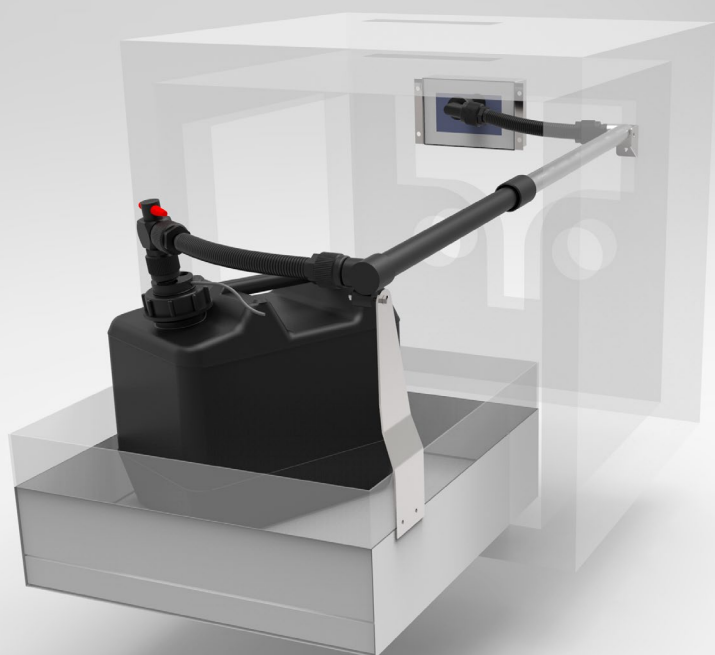

# SymLine<sup>®</sup>

Chemical Waste Systems

SymLine<sup>®</sup> is a brand of

The SymLine<sup>®</sup> innovation:

**THE TELESCOPE SYSTEM - FOR SAFETY CABINETS  
WITH EXTENDIBLE ELEMENTS.**

**THE RIGHT STRATEGY  
FOR LIQUID WASTE.**

The SymLine® innovation:  
**THE TELESCOPE SYSTEM - FOR SAFETY CABINETS  
WITH EXTENDIBLE ELEMENTS.**

Flexible tubes have to cover a distance of e.g. 40 cm in use with extendible collecting trays. Depending on the installation, the tubes can be jammed or sagged. Liquids can accidentally be accumulated instead flowing off straightly into the collecting containers. **The SymLine® Telescope System is a new, unique arrangement which guarantees a defined decline for waste liquids into the collecting containers.**

- » Fixed position and a defined decline.
- » Improved usability and a well arranged safety cabinet.
- » Fast and safe transfer of liquid waste into the collecting containers.

Material  
Electrostatic conductive PE-HD

Fig.	Part No.	Description
A	106 543	<b>Telescope System V600R:</b> 1x Cabinet feed-through with 90° angle, one-sided, Material: PE-HD-ec 1x Tube 300 mm with screwing, Material: PTFE-ec 1x Telescope Pipe System, Material: PE-HD-ec + Stainless steel 1,4571 1x Flexible tube 420 mm, Material: PE-HD-ec
-	106 540	<b>Telescope System Fastening-Kit A-UBS:</b> 1x Wall-holder 1x Drawer-holder 1x Fastening Material Set
-	106 541	<b>Telescope System Fastening-Kit A-UBT90:</b> 1x Wall-holder 1x Drawer-holder 1x Fastening Material Set